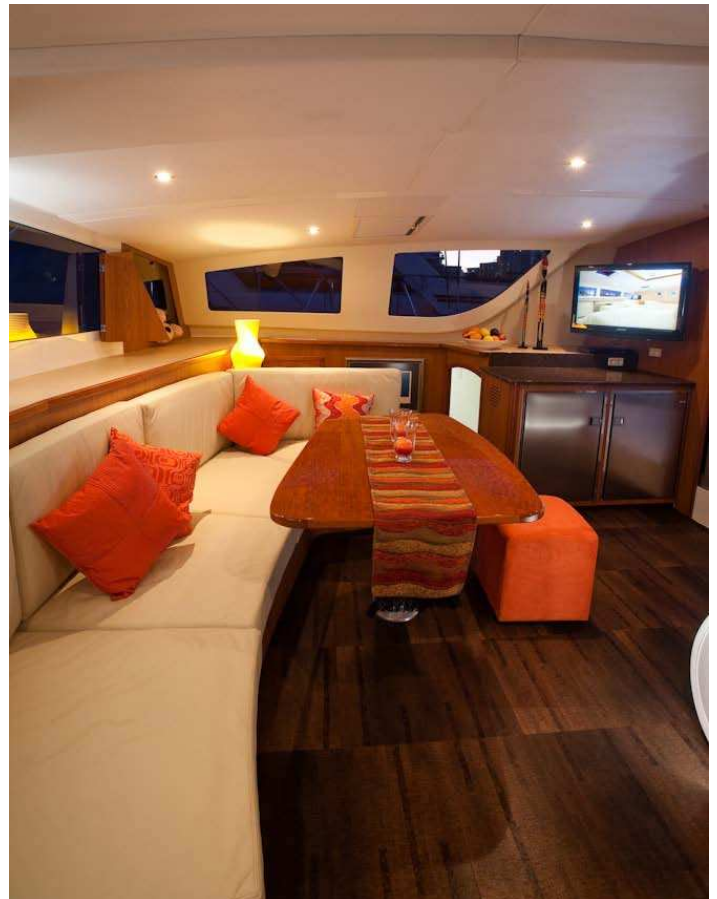

Press Release

VISION 450 - a luxury catamaran with Corkcomfort "Linn Cioccolato" flooring

The new Matrix Yachts Vision 450 catamaran was shown to the public at the Cape Town International Boat Show in September 2009.

This is a top design based on the most advanced and demanding boat building standards. An exceptionally spacious and elegant interior layout offers luxury details and high-quality finishes. All materials were selected to meet the requirements of an extremely demanding market segment aware of its options.